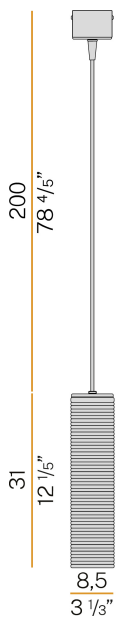

PANZERI

Clio

220-240V AC

L09471.000.0200

 mat brass/white diffuser

Data sheet

CODE	L09471.000.0200
SYSTEM POWER CONSUMPTION	max 57W
LIGHT SOURCE	LED retrofit / halogen
LIGHT SOURCE KIT	* included
COMPATIBLE SOURCES	LED retrofit bulb 8W E27 2700K Ra80 1050lm (no dimming) * / max 57W E27
COLOUR TEMPERATURE	2700K Ra>80
LIGHT DISTRIBUTION	diffused
POWER SUPPLY	220-240V AC
FREQUENCY	50/60Hz
NOMINAL LUMINOUS FLUX	1050lm
WEIGHT	1,20 Kg
PROTECTION DEGREE	IP20
COLOUR TOLLERANCES	SDCM <6
PACKING DIMENSIONS (CM)	0,0 x 0,0 x 0,0

Suspension lighting fixture for interiors, with direct and indirect light emission. Structure in pressed rough aluminium and pickled sheet metal in polyacrylic paint. Diffuser in blown glass with white, crystal, steel, amber, bronze, tobacco or green ribbing finish. Pickled sheet metal closing disk in black or mat brass polyacrylic paint. 2,2m (86,6") long suspension and power cable in PVC with black fabric covering. Power canopy with galvanized sheet metal ceiling bracket and pickled sheet metal covering in black or mat brass polyacrylic paint.

Technical drawing

PANZERI

Clio

Accessories / canopy

M800

Polycarbonate hook for suspension.